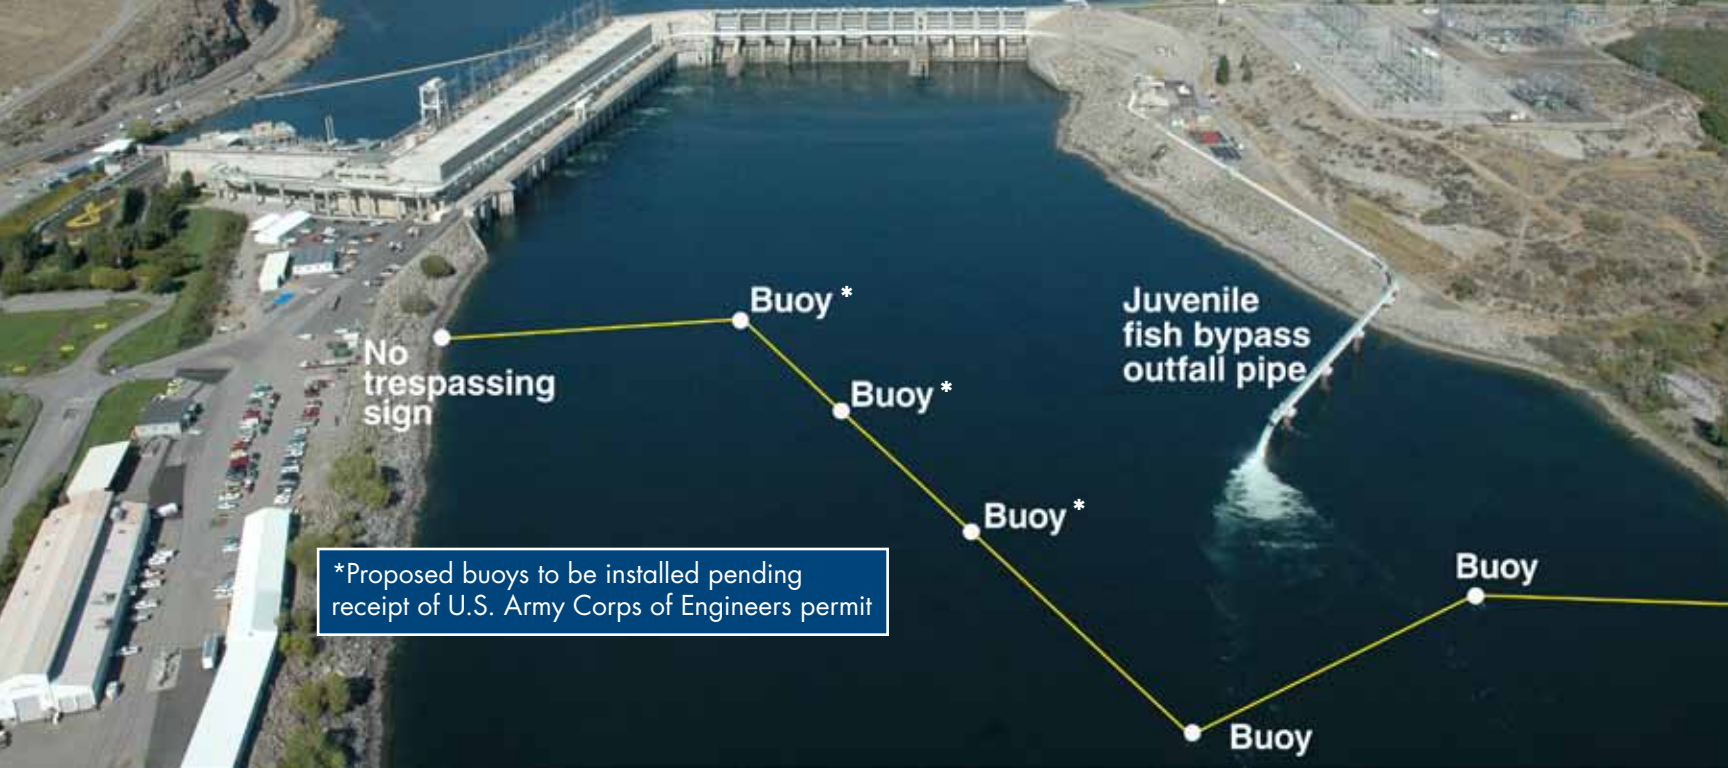

## Rocky Reach

The area below Rocky Reach Dam is a favorite area for fishing and boating. We want anglers to continue to safely enjoy the area for many years to come. Public safety and security of the dam require that areas within 400 feet of the dam be off limits to boats and those fishing from the river bank.

State law\* makes it unlawful to fish within 400 feet downstream of man-made dams, which includes Rocky Reach.

\*WAC 232-12-164

The map on the reverse side of this card shows the areas below the dam that are safely available to those enjoying the river. Use your smart phone to scan the QR code for a digital copy of the map. Or go to [www.chelanpud.org](http://www.chelanpud.org) to print the map.

Click on **Fishing Below Rocky Reach**

CHELAN COUNTY  
[www.chelanpud.org](http://www.chelanpud.org)

No trespassing sign

Buoy \*

Buoy \*

Buoy \*

Juvenile fish bypass outfall pipe

\*Proposed buoys to be installed pending receipt of U.S. Army Corps of Engineers permit